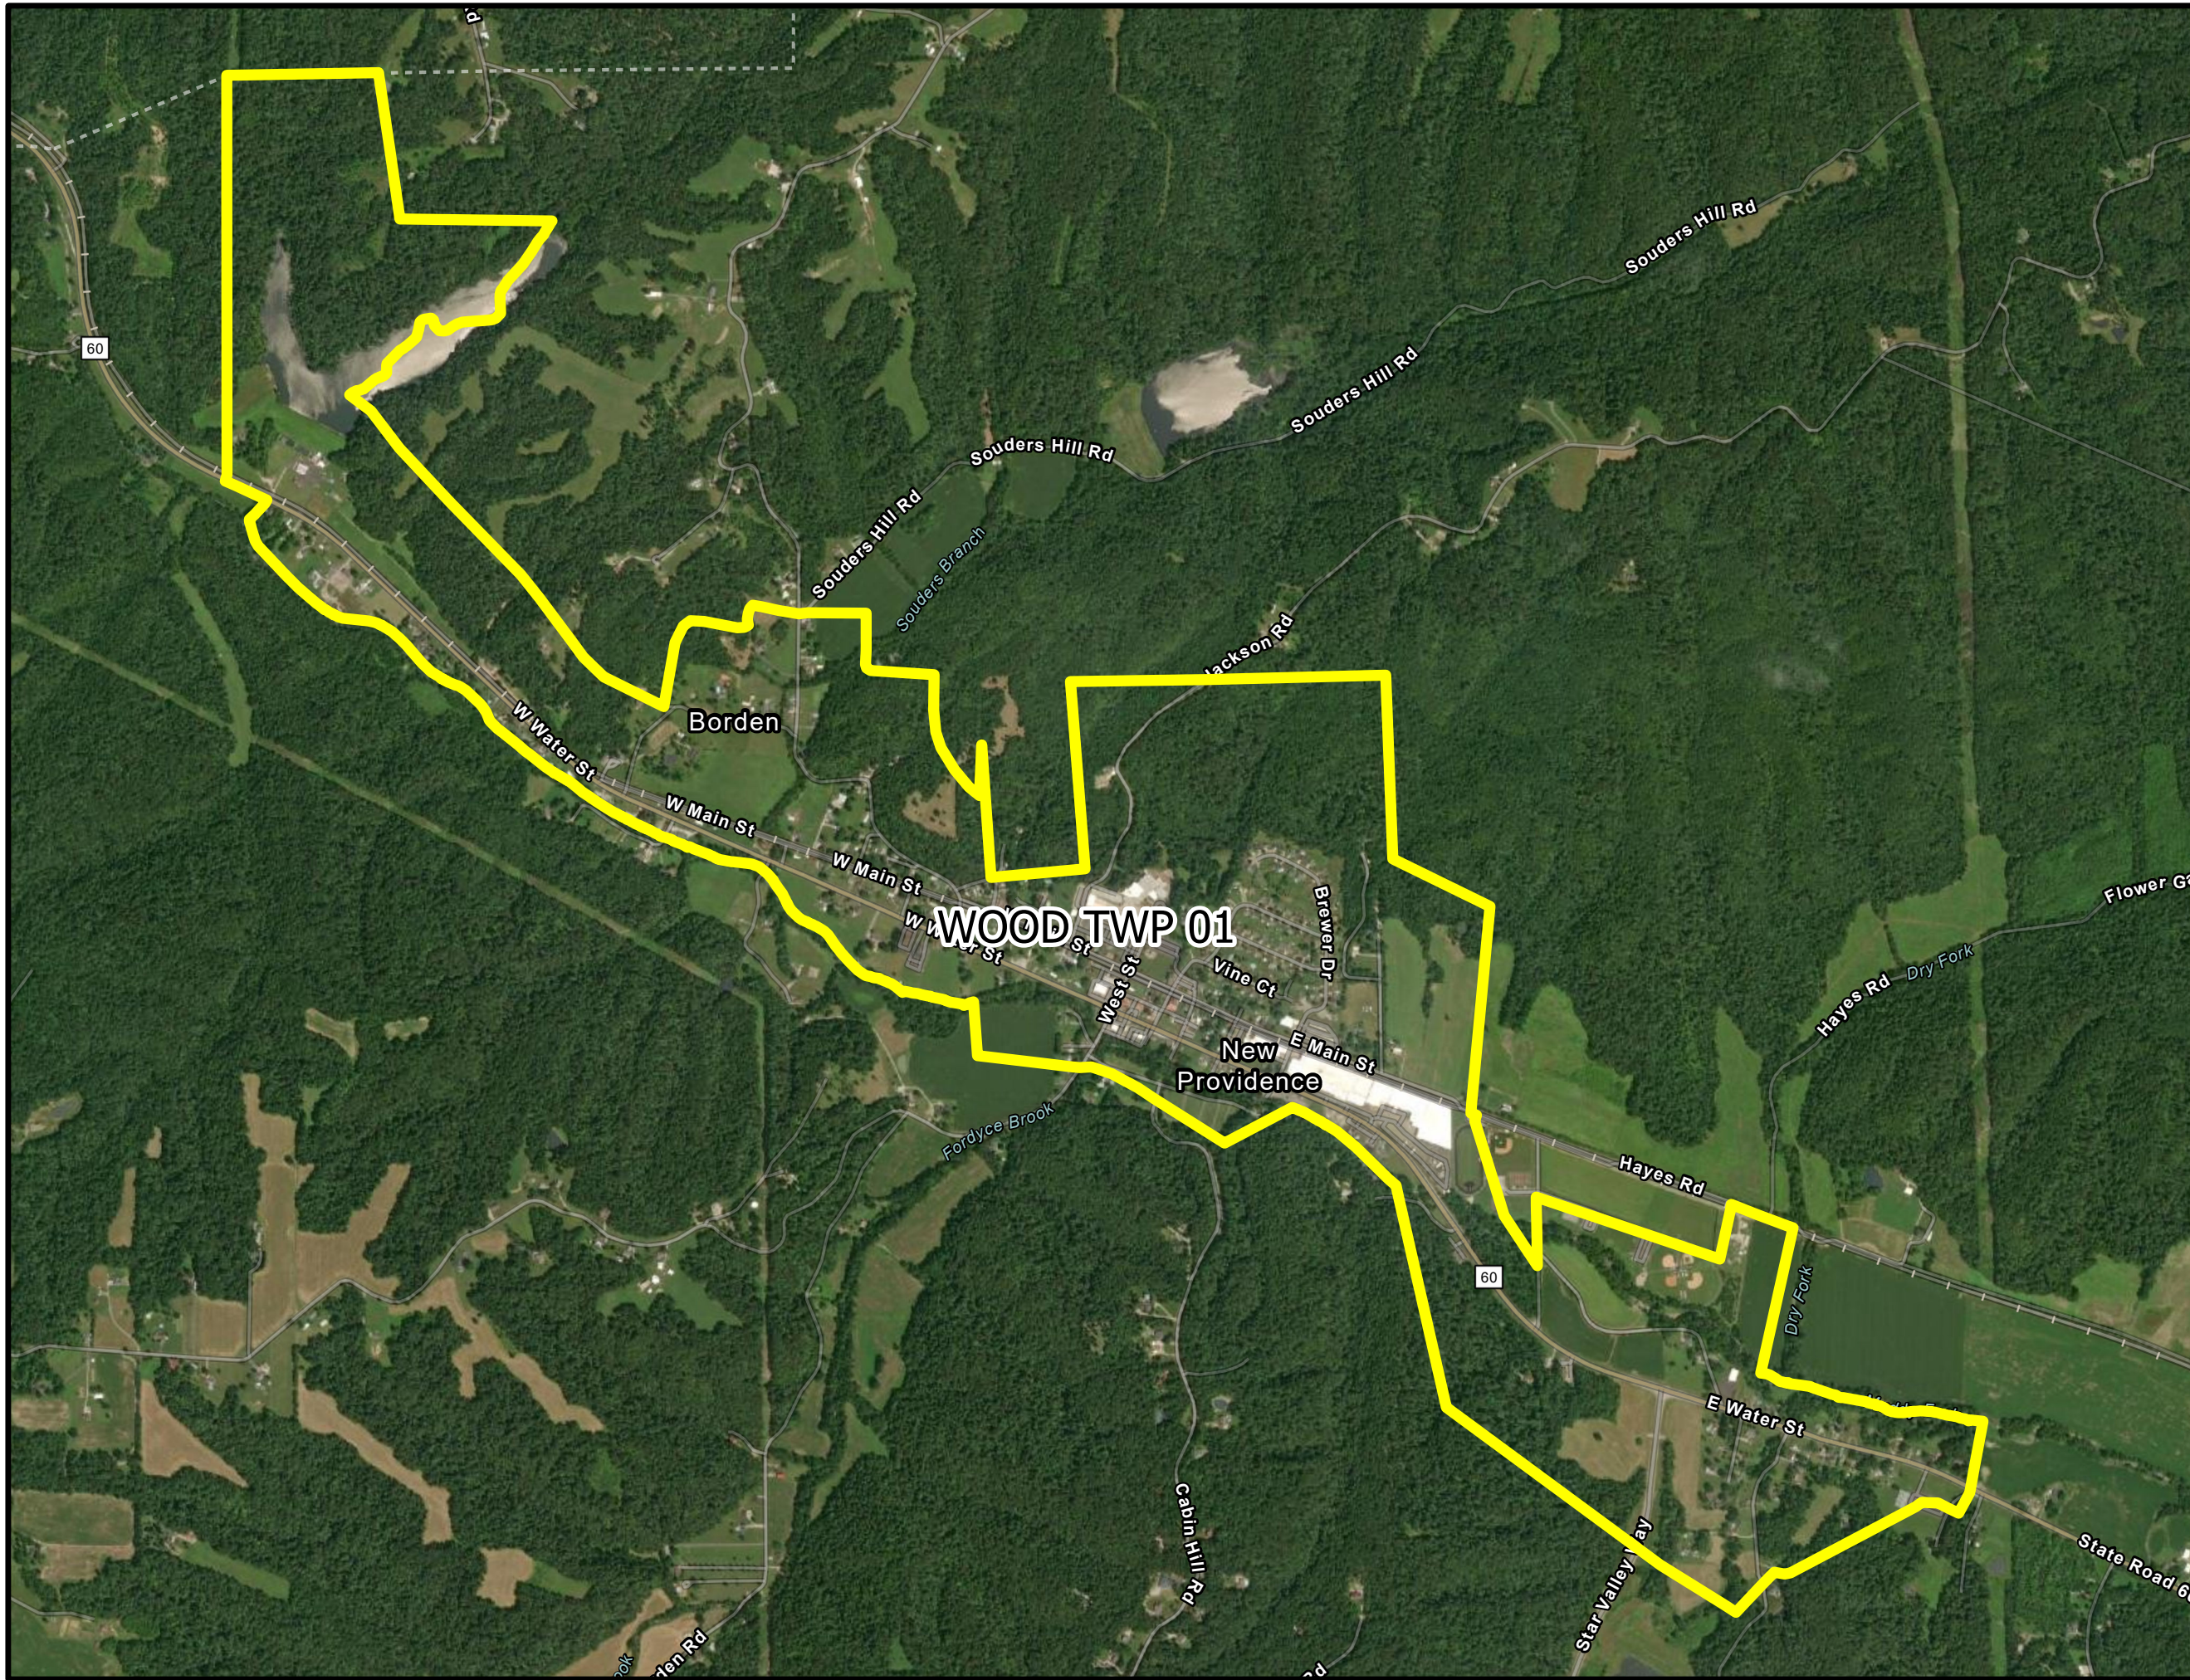

WOOD TWP 01

CLARK COUNTY, INDIANA
2022 PRECINCTS
MAP 72 of 74

LEGEND

 2022 PRECINCTS

Esri Community Maps Contributors, Esri, HERE, Garmin, SafeGraph, GeoTechnologies, Inc., METI/NASA, USGS, EPA, NPS, US Census Bureau, USDA, Maxar

1" = 1,350'
Scalable when printed
on 11" x 17" paper

Jacobi, Toombs & Lanz, Inc.
Consulting Engineers & Land Surveyors
2307 River Road Suite 203 - Louisville, Kentucky 40206
502-583-5994 - WWW.JTLENG.COM