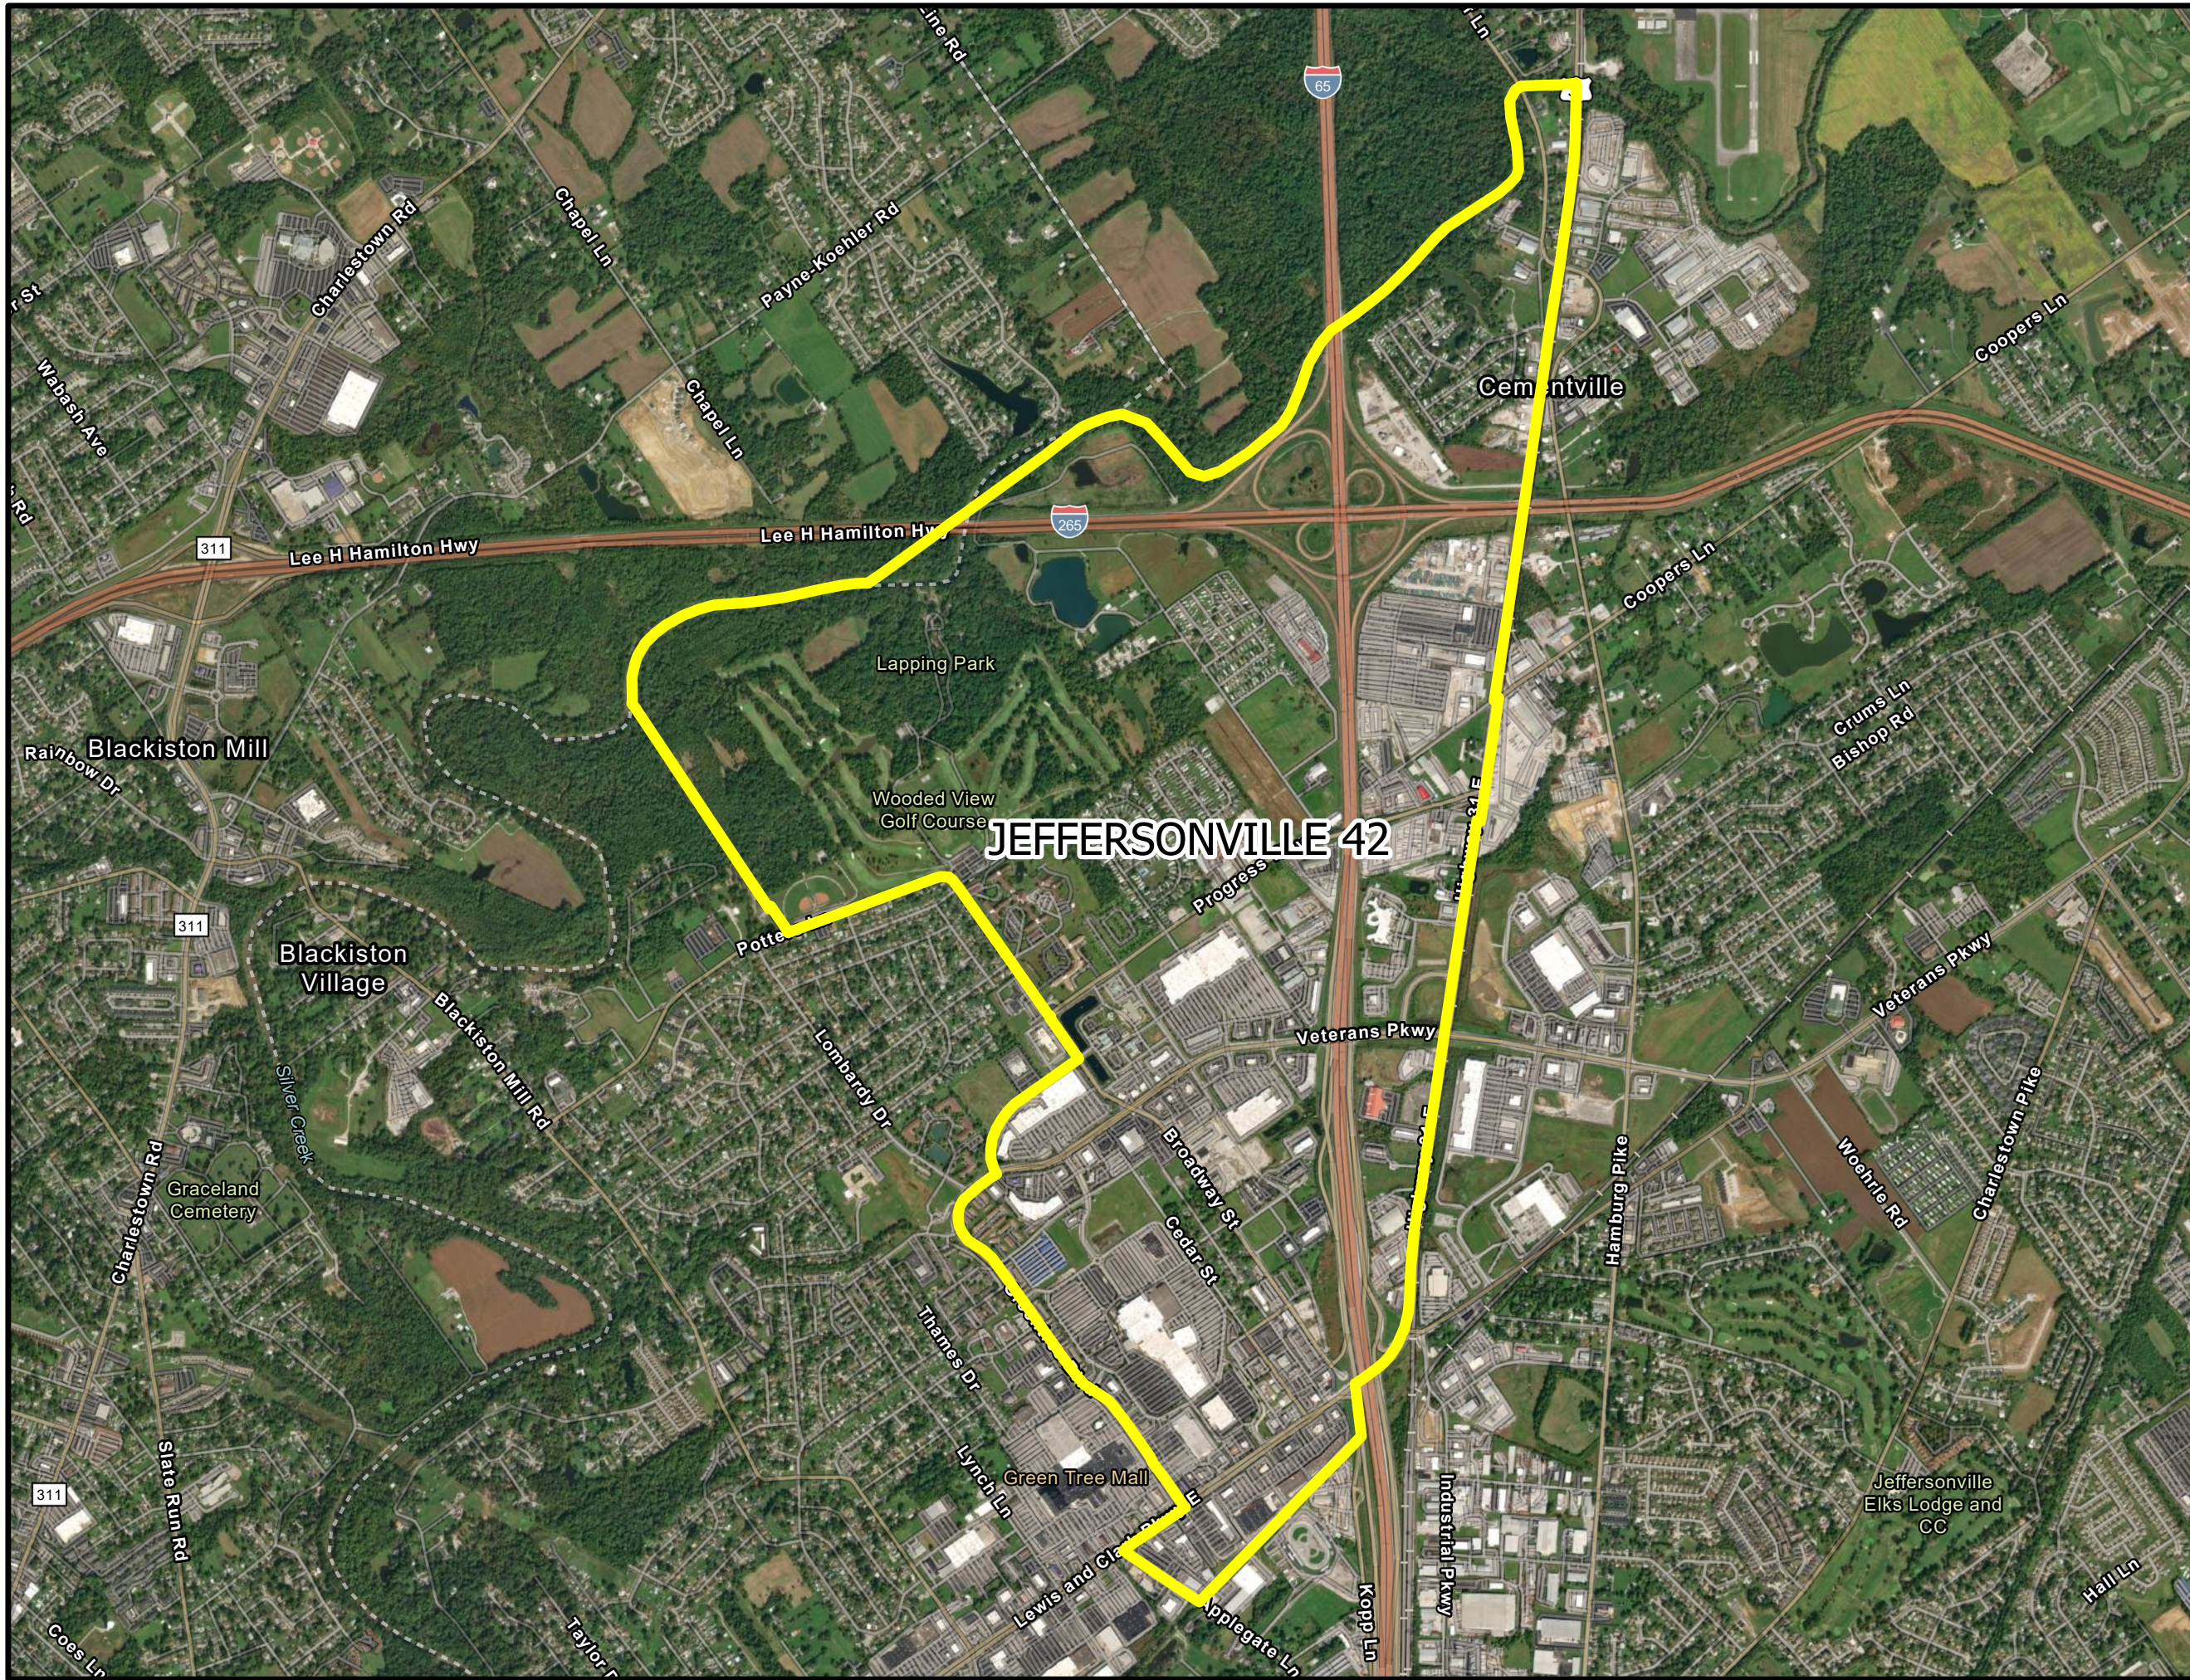

# JEFFERSONVILLE 42

CLARK COUNTY, INDIANA  
2022 PRECINCTS  
MAP 50 of 74

## LEGEND

 2022 PRECINCTS

Esri, HERE, Garmin, SafeGraph, GeoTechnologies, Inc., METI/NASA, USGS, EPA, NPS, US Census Bureau, USDA, Maxar

1" = 1,800'  
Scalable when printed  
on 11" x 17" paper

**Jacobi, Toombs & Lanz, Inc.**  
Consulting Engineers & Land Surveyors  
2307 River Road Suite 203 - Louisville, Kentucky 40206  
502-583-5994 - WWW.JTLENG.COM