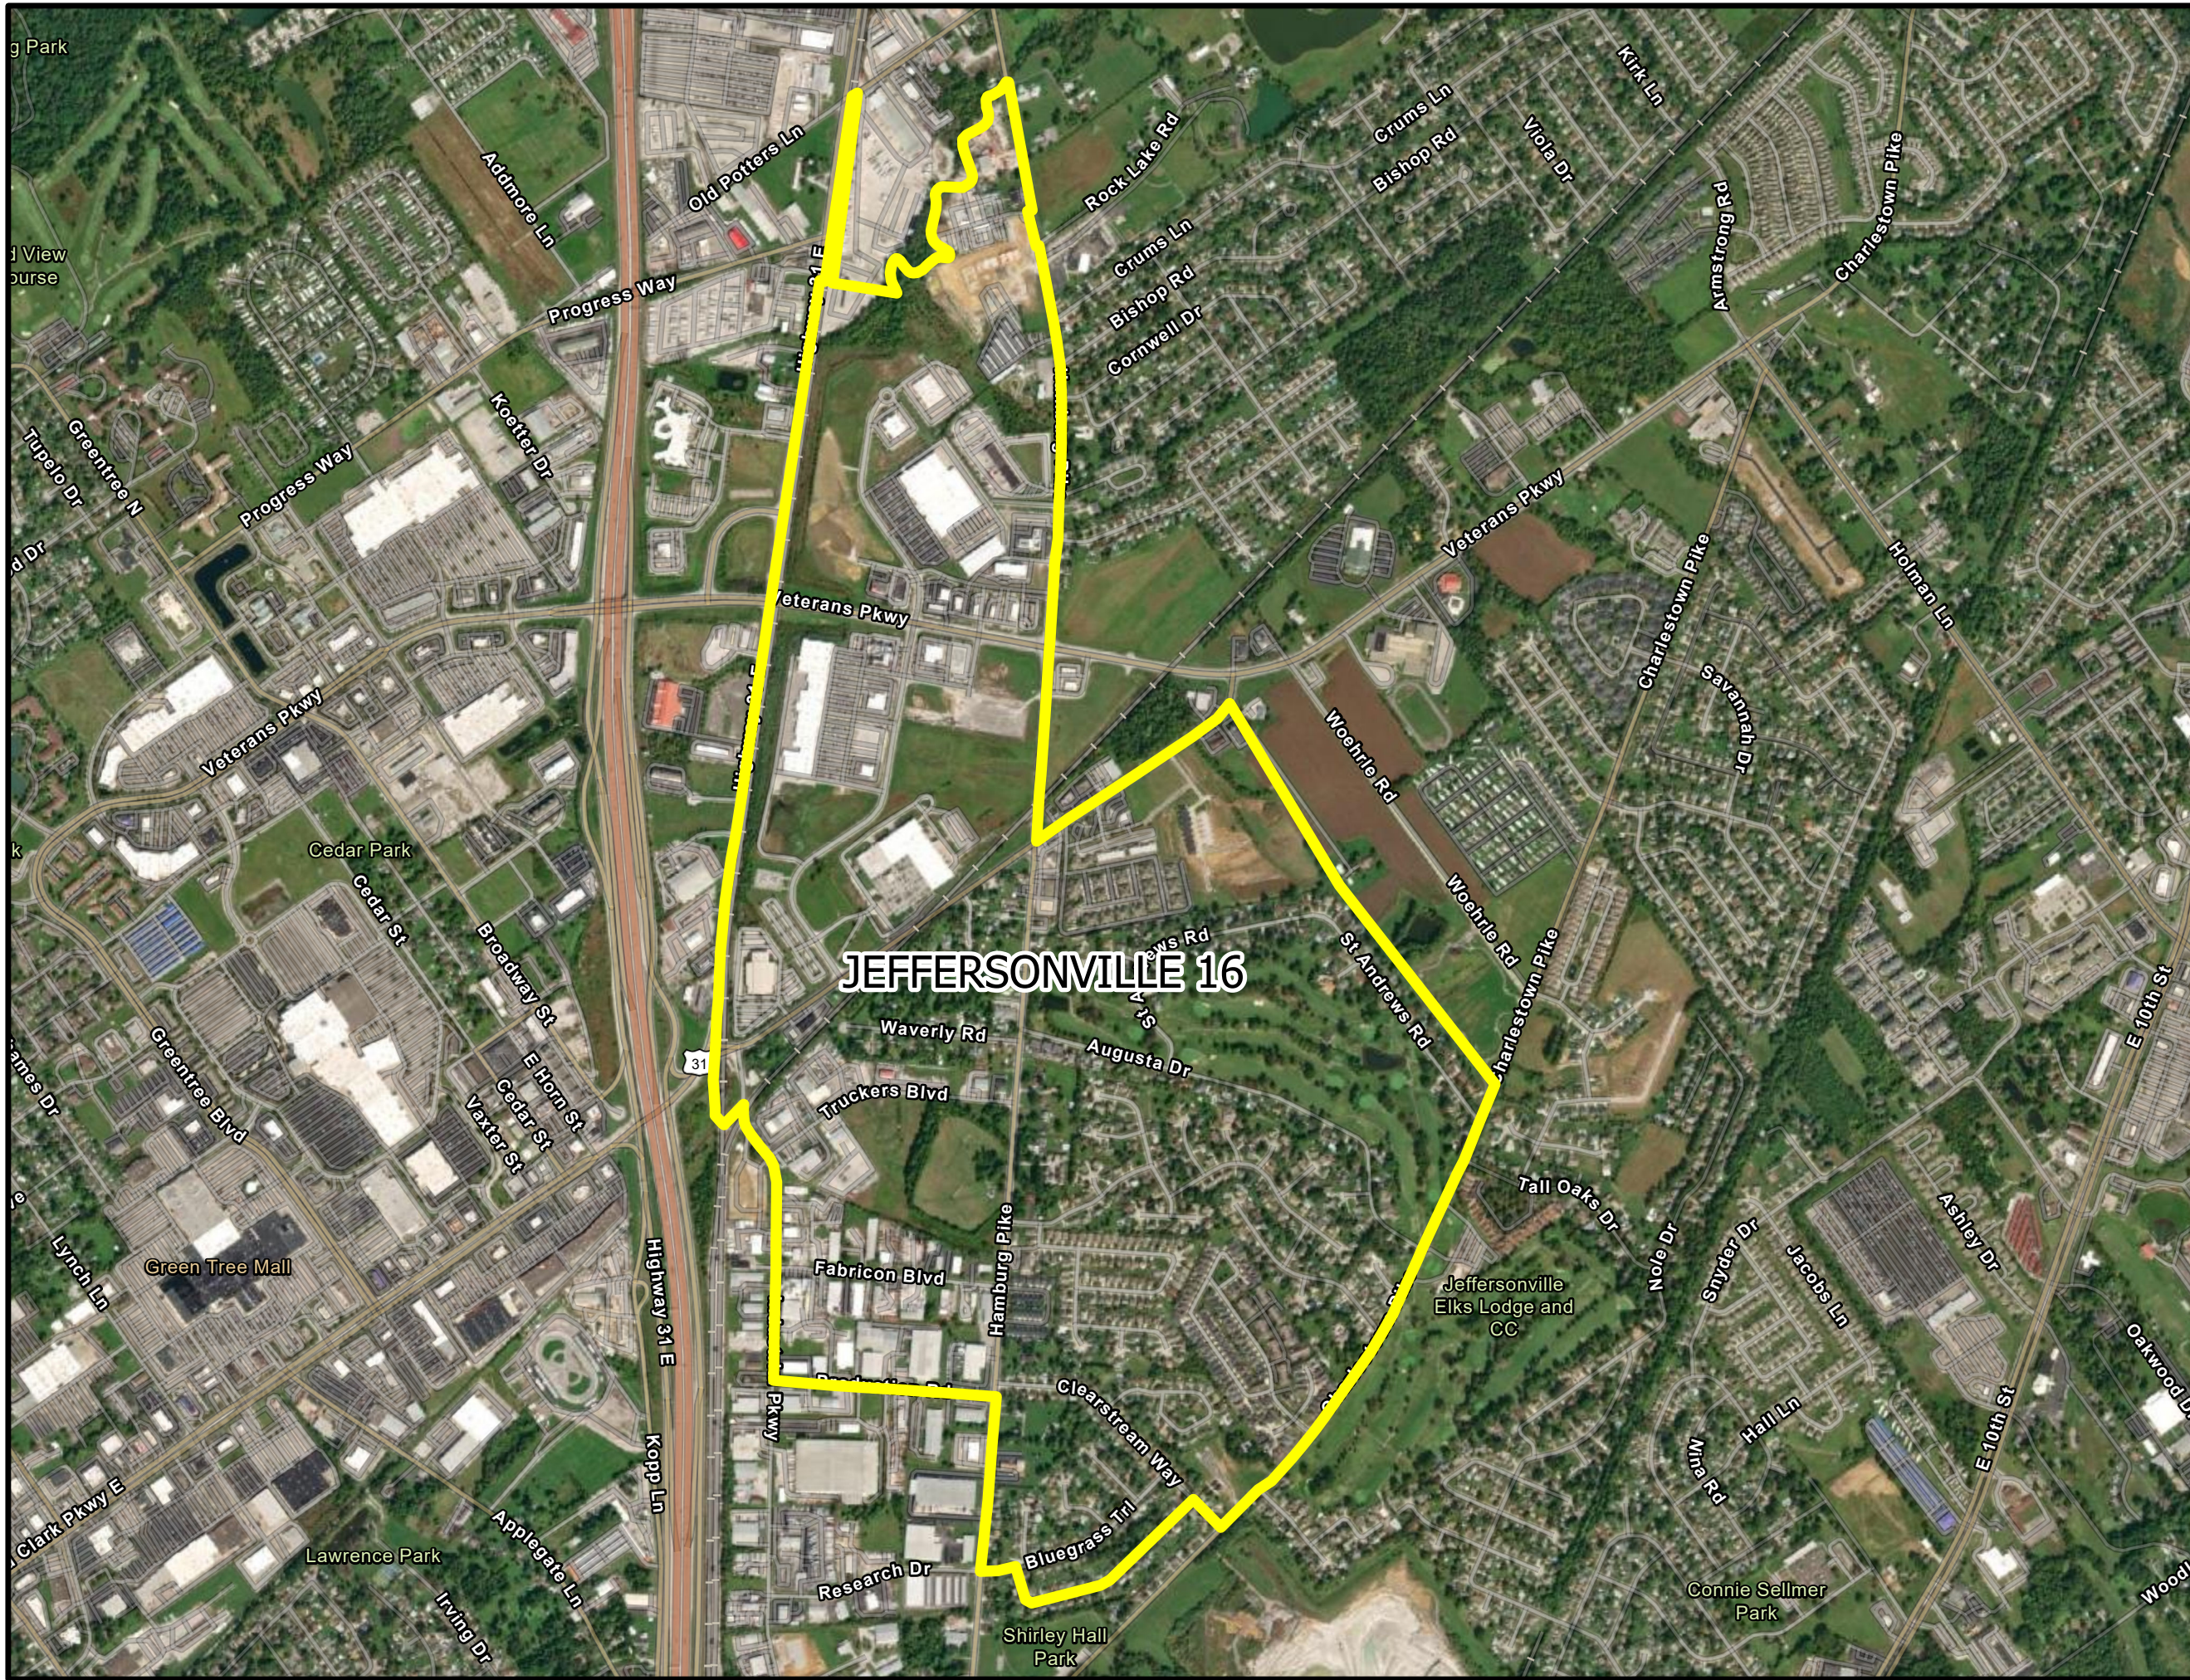

JEFFERSONVILLE 16

CLARK COUNTY, INDIANA
2022 PRECINCTS
MAP 27 of 74

LEGEND

 2022 PRECINCTS

Esri Community Maps Contributors, Esri, HERE, Garmin, SafeGraph, GeoTechnologies, Inc., METI/NASA, USGS, EPA, NPS, US Census Bureau, USDA, Maxar

1" = 1,200'
Scalable when printed
on 11" x 17" paper

Jacobi, Toombs & Lanz, Inc.
Consulting Engineers & Land Surveyors
2307 River Road Suite 203 - Louisville, Kentucky 40206
502-583-5994 - WWW.JTLENG.COM