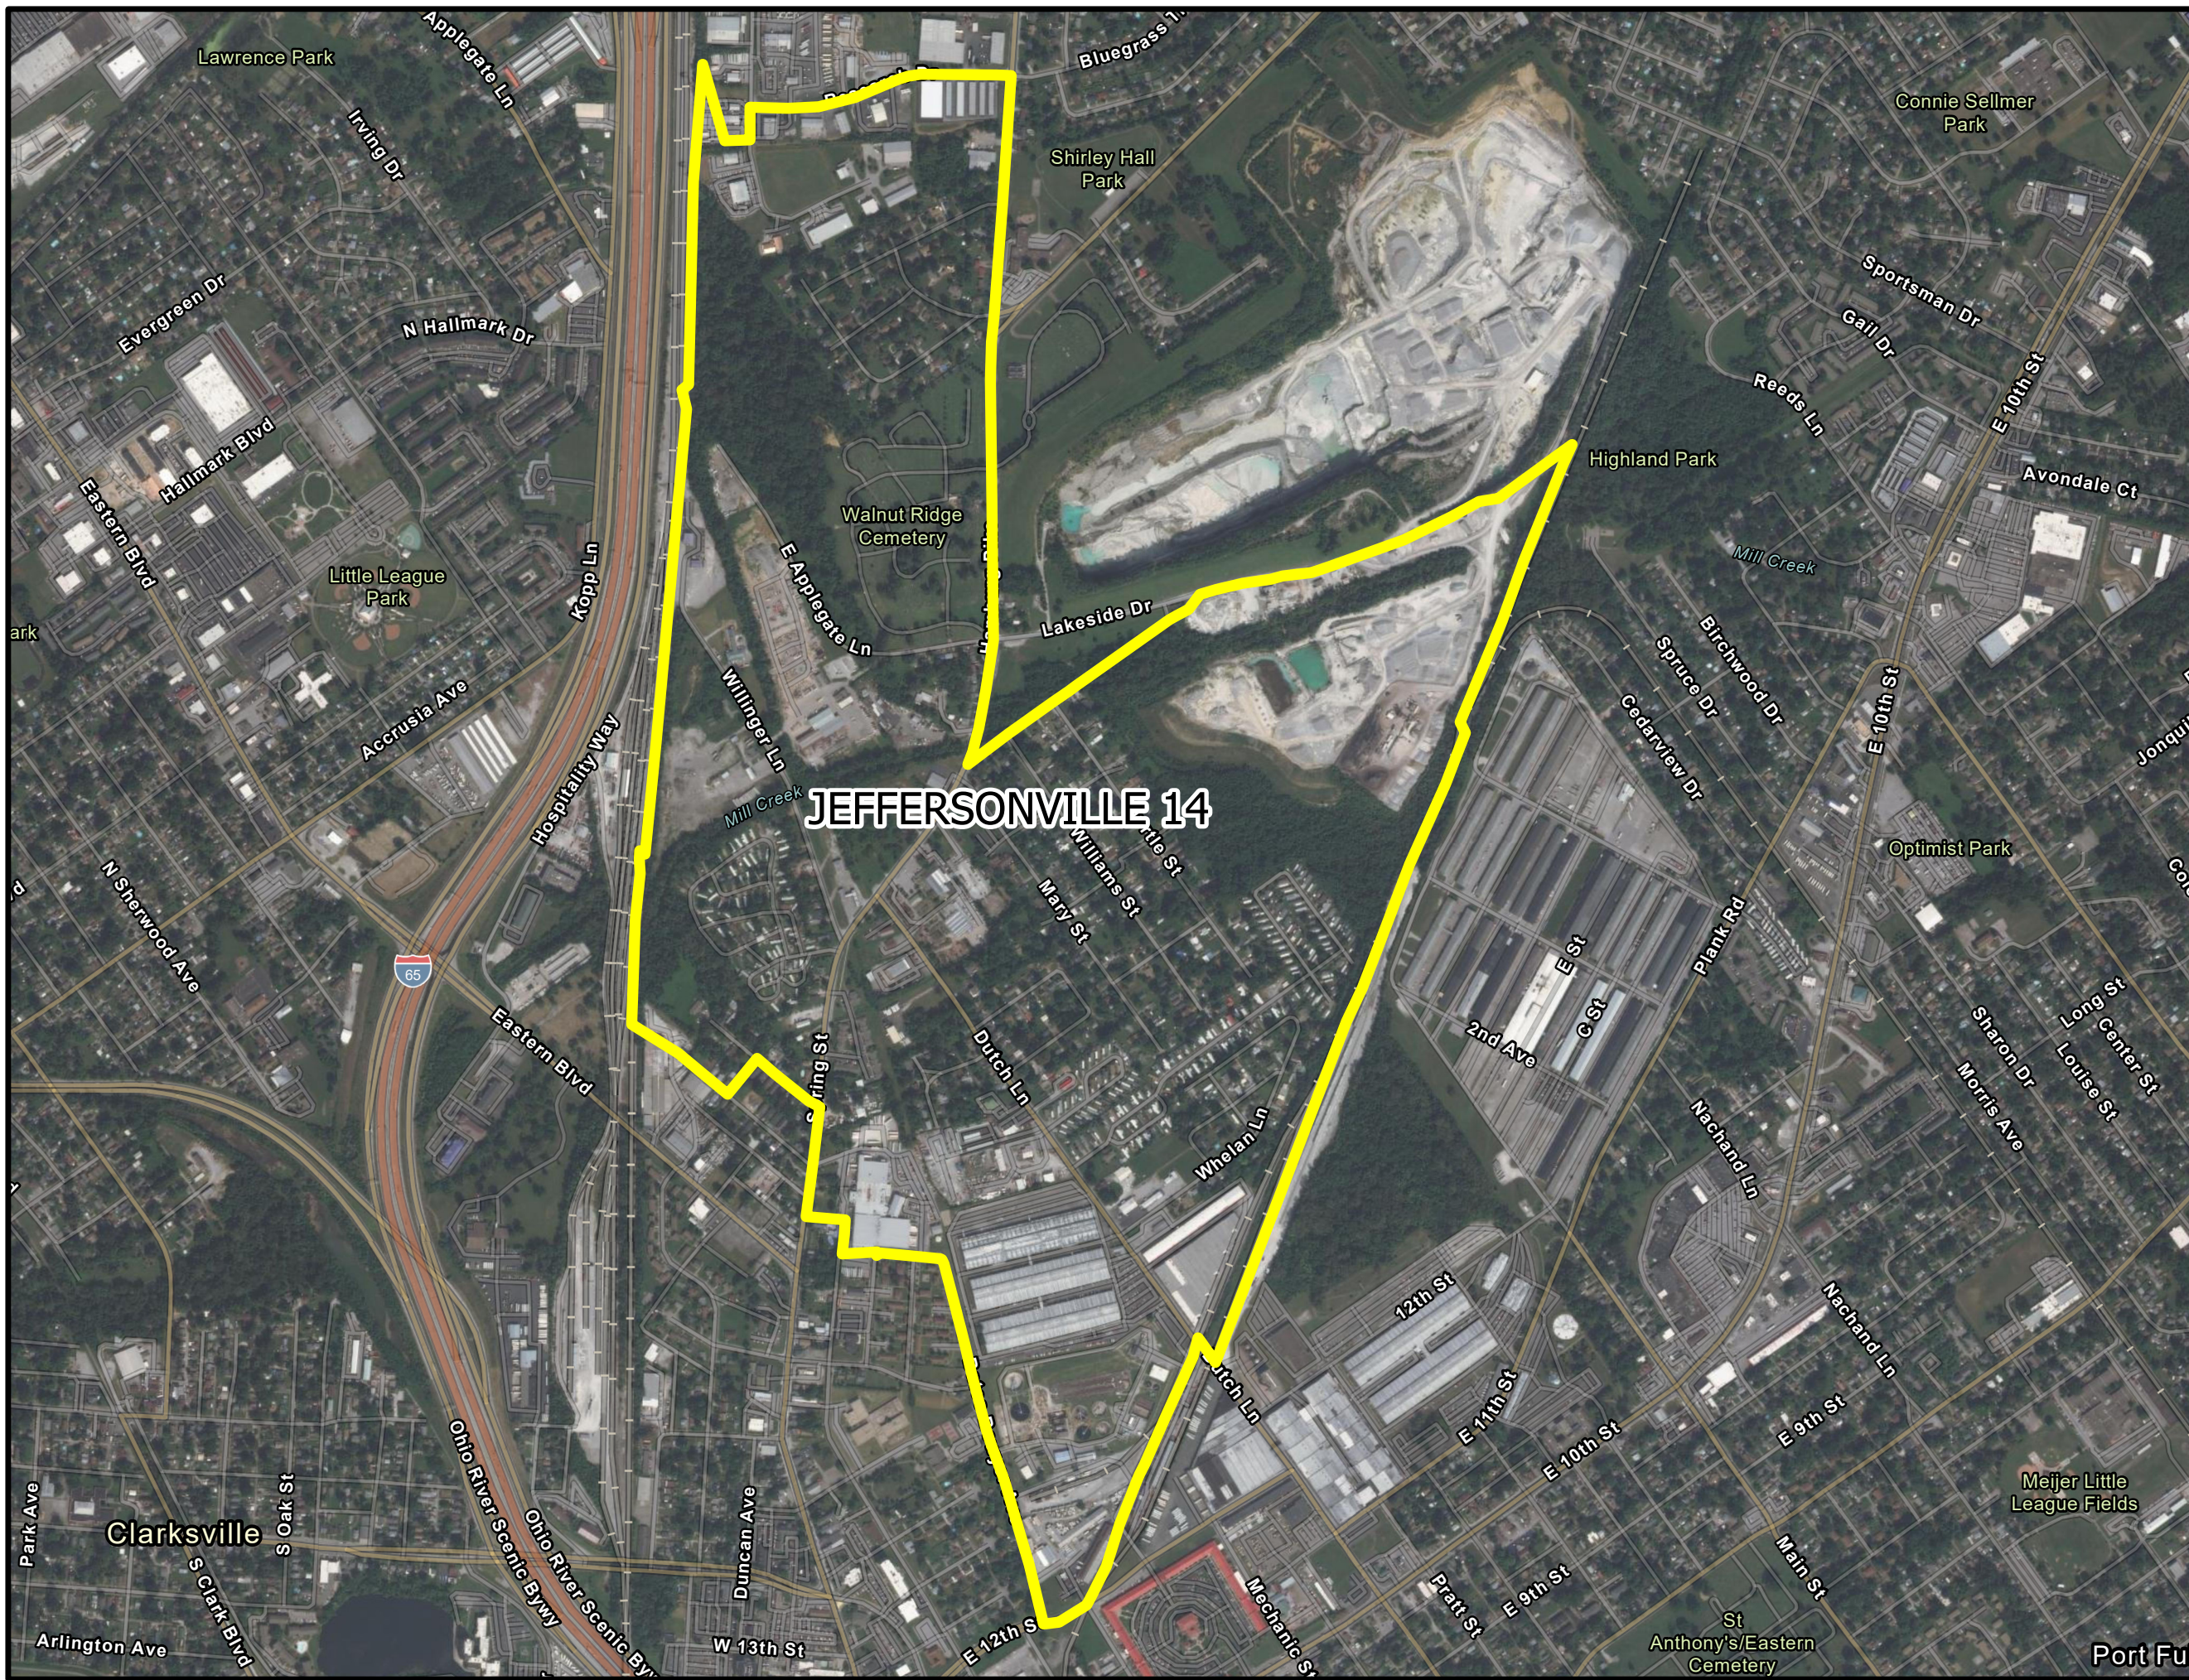

JEFFERSONVILLE 14

CLARK COUNTY, INDIANA
2022 PRECINCTS
MAP 25 of 74

LEGEND

 2022 PRECINCTS

Esri Community Maps Contributors, Esri, HERE, Garmin, SafeGraph, GeoTechnologies, Inc., METI/NASA, USGS, EPA, NPS, US Census Bureau, USDA, Maxar

1" = 975'
Scalable when printed
on 11" x 17" paper

Jacobi, Toombs & Lanz, Inc.
Consulting Engineers & Land Surveyors
2307 River Road Suite 203 - Louisville, Kentucky 40206
502-583-5994 - WWW.JTLENG.COM