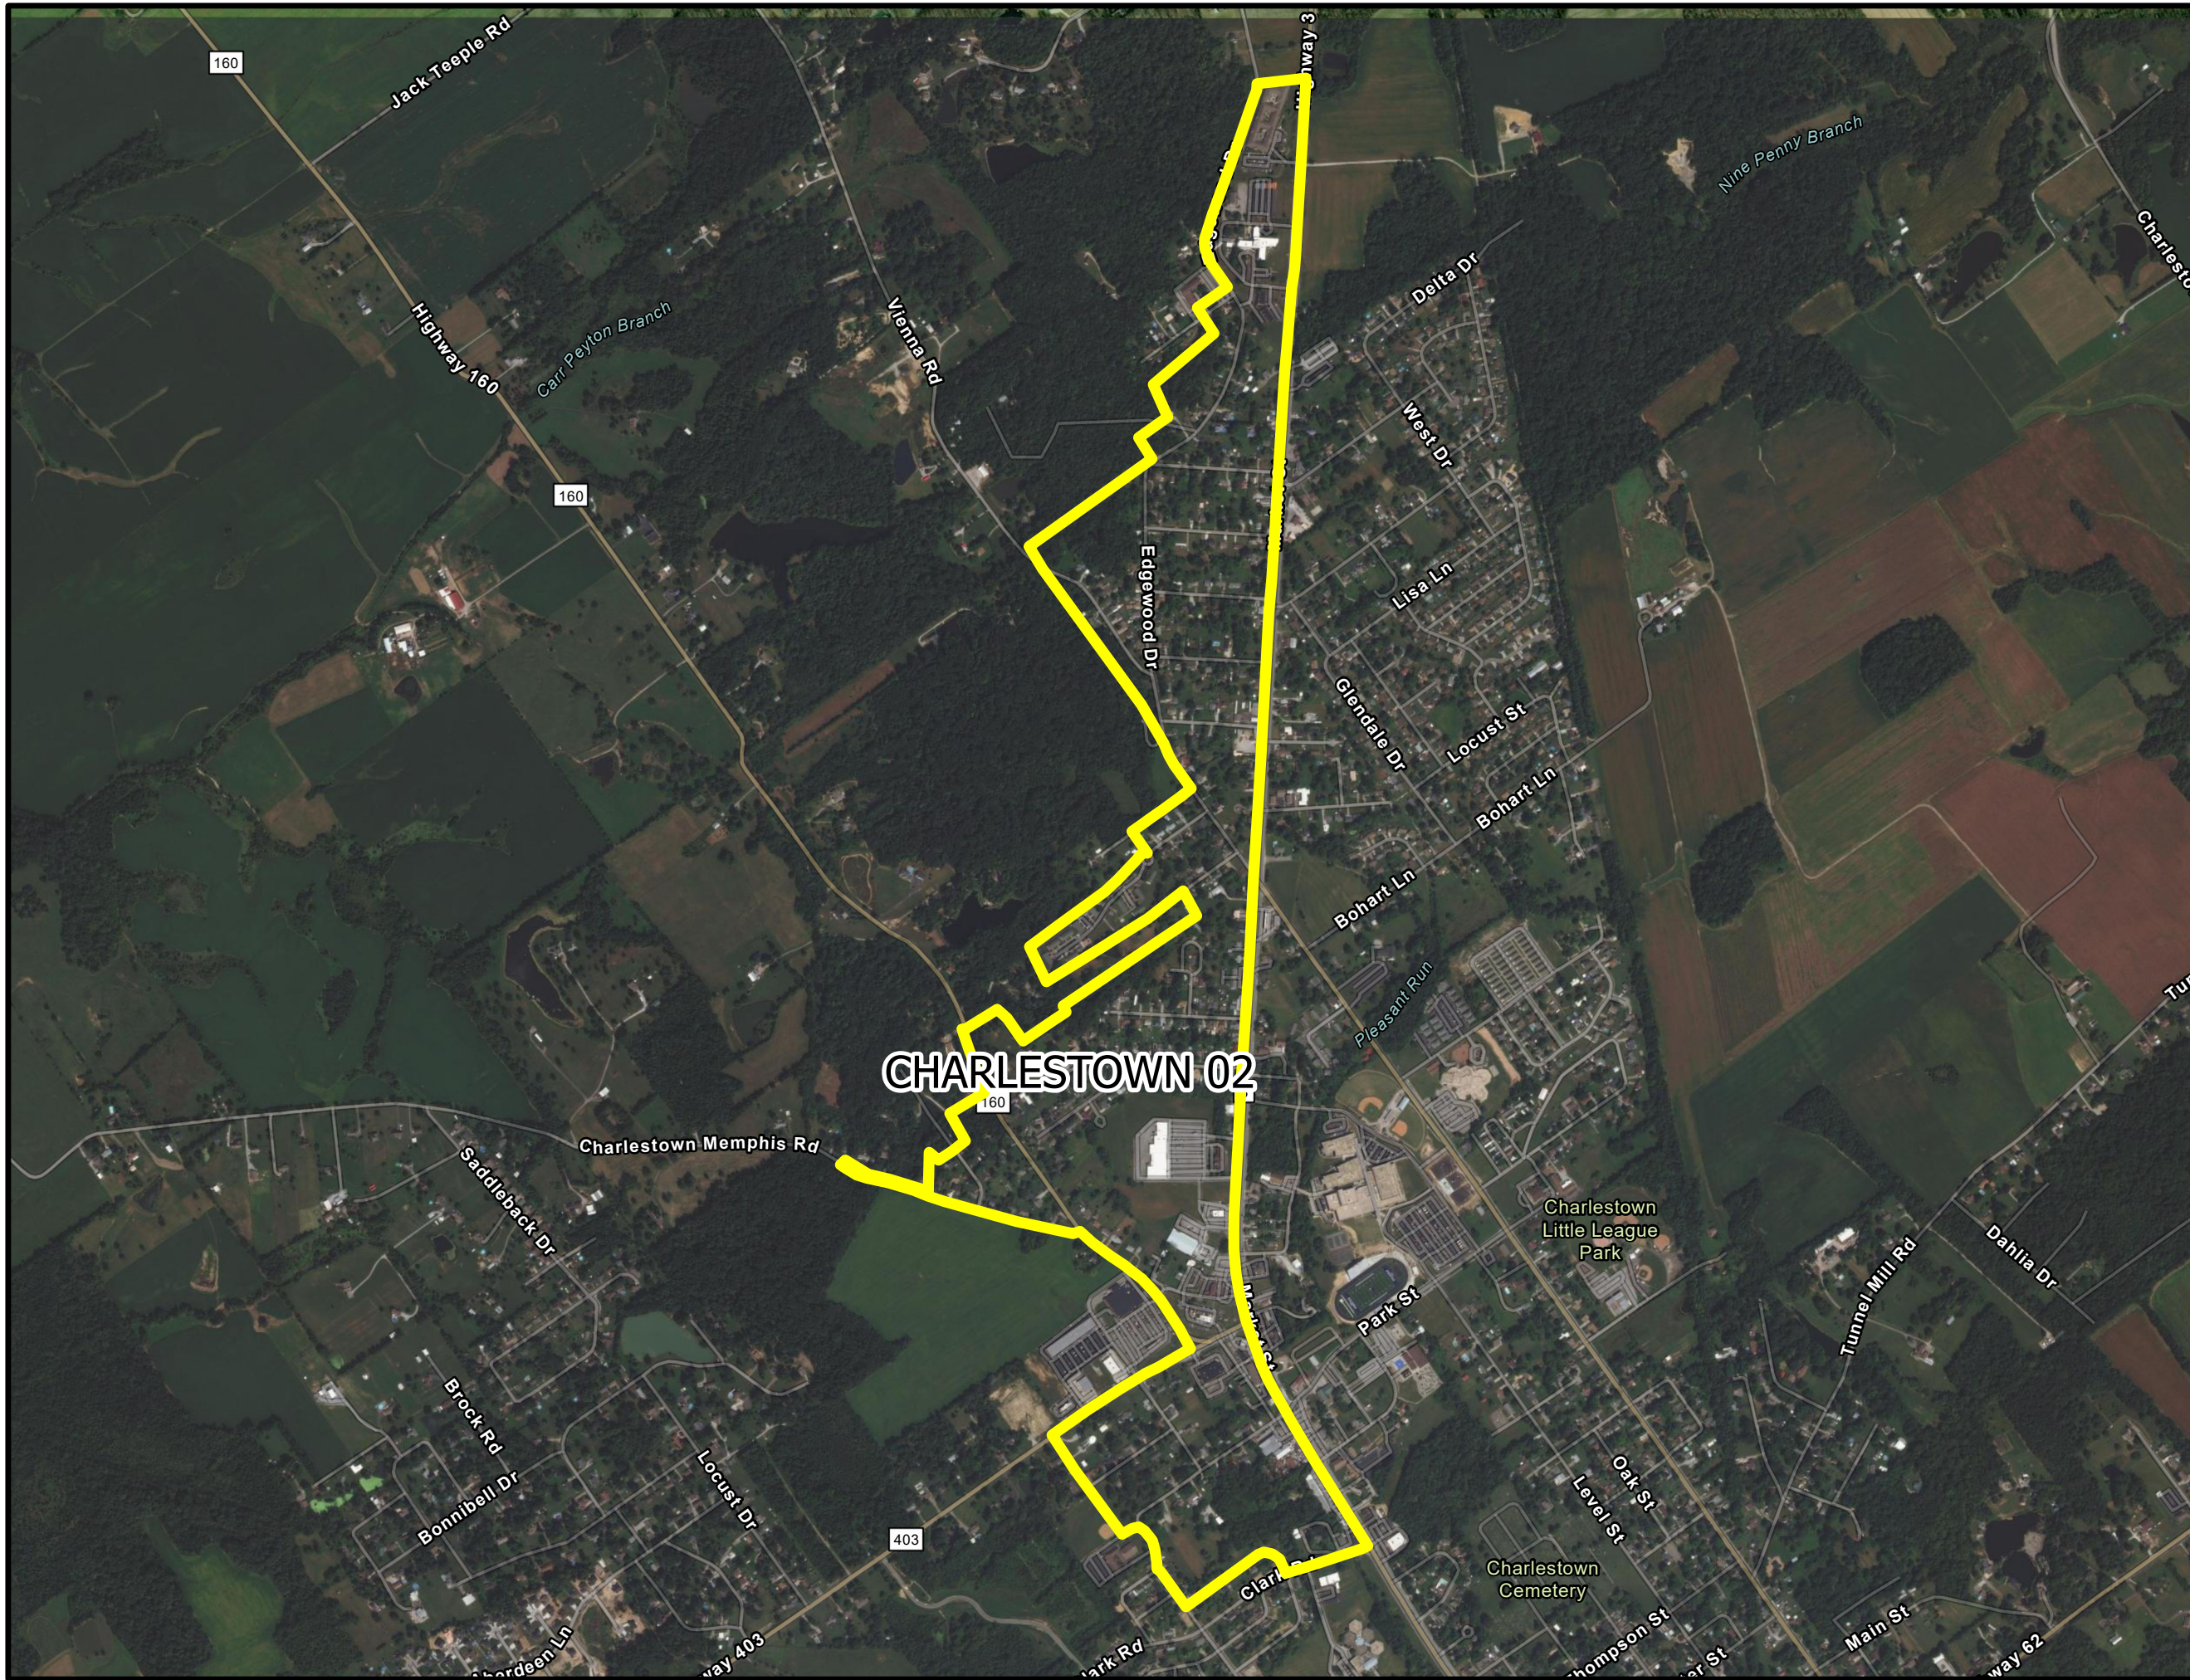

# CHARLESTOWN 02

CLARK COUNTY, INDIANA  
2022 PRECINCTS  
MAP 5 of 74

## LEGEND

 2022 PRECINCTS

Esri Community Maps Contributors, Esri, HERE, Garmin, SafeGraph, GeoTechnologies, Inc., METI/NASA, USGS, EPA, NPS, US Census Bureau, USDA, Maxar

1" = 1,125'  
Scalable when printed  
on 11" x 17" paper